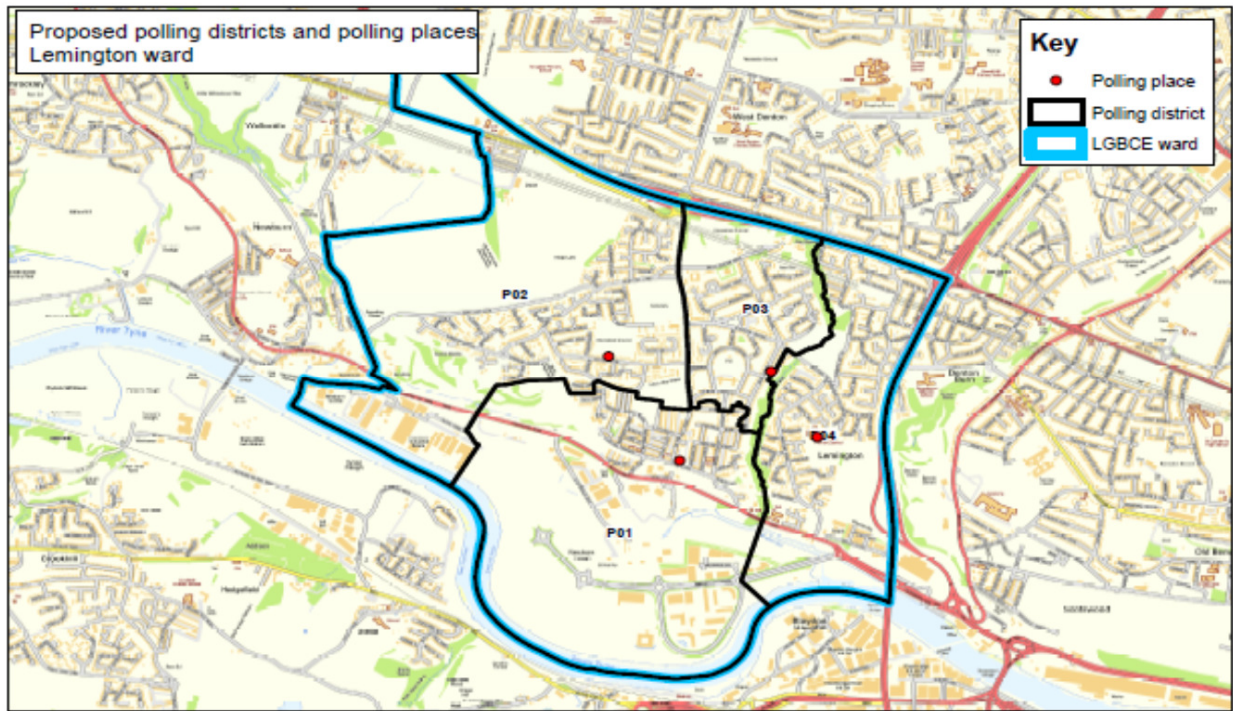

Ward: Lemington (P)

Comprising former Lemington and part Newburn wards, P01 represents the former LAN district as sees no change to boundaries or polling district. Electors from the former Newburn ward will use the polling place on Valley View, while electors in former LDn will use Waverley Primary school as a replacement for the temporary cabin located in Wallington Street. A permanent replacement for the temporary cabin located in Dene Avenue is being sought. The ward is wholly within North Parliamentary Constituency.

Map produced by Informatica and Inaight Team
People Directorate
August 2017

Ward	Polling place	New Polling District	Old Polling District	Proposed Changes	Returning Officer Comments
Lemington	The Lemington Centre, Tyne View	P01	LAN	LAN in full, Electors 1 - 1246 Total Electors - 1246	No change to boundaries or polling place
Lemington	Valley View, Recreation Club, Valley View	P02	LEN/Part MAN	LEN in full, Electors 1 - 2342 Plus Part MAN Streets Blutcher Club Blutcher Terrace Boyd Terrace Coquet Buildings Simpson Terrace Spencer Terrace Stephenson Terrace West Spencer Terrace Total Electors - 2543	Use polling place in former LEN Valley View Electors No Electors MAN 242-251 (10) MAN 252-300 (48) MAN 378-379 (2) MAN 886-942 (56) MAN 943-987 (46) MAN 988-1015 (28) MAN 1090-1100 (11)
Lemington	Temporary Building, Adjacent to 46 Dene Avenue	P03	LBN	LBN in full, Electors 1 - 1465 Total Electors - 1465	Seeking alternative permanent polling place in order to reduce the number of temporary units used as polling places
Lemington	Waverley Primary School, Maple Close - Replacing temporary unit opposite 37 Wallington Drive	P04	LDN/LCN	LDN in full, Electors 1 - 1059 LCN in full, Electors 1 - 1240 Total Electors - 2299	Use polling place in former LCN Waverley Primary School as a permanent polling place to replace temporary unit